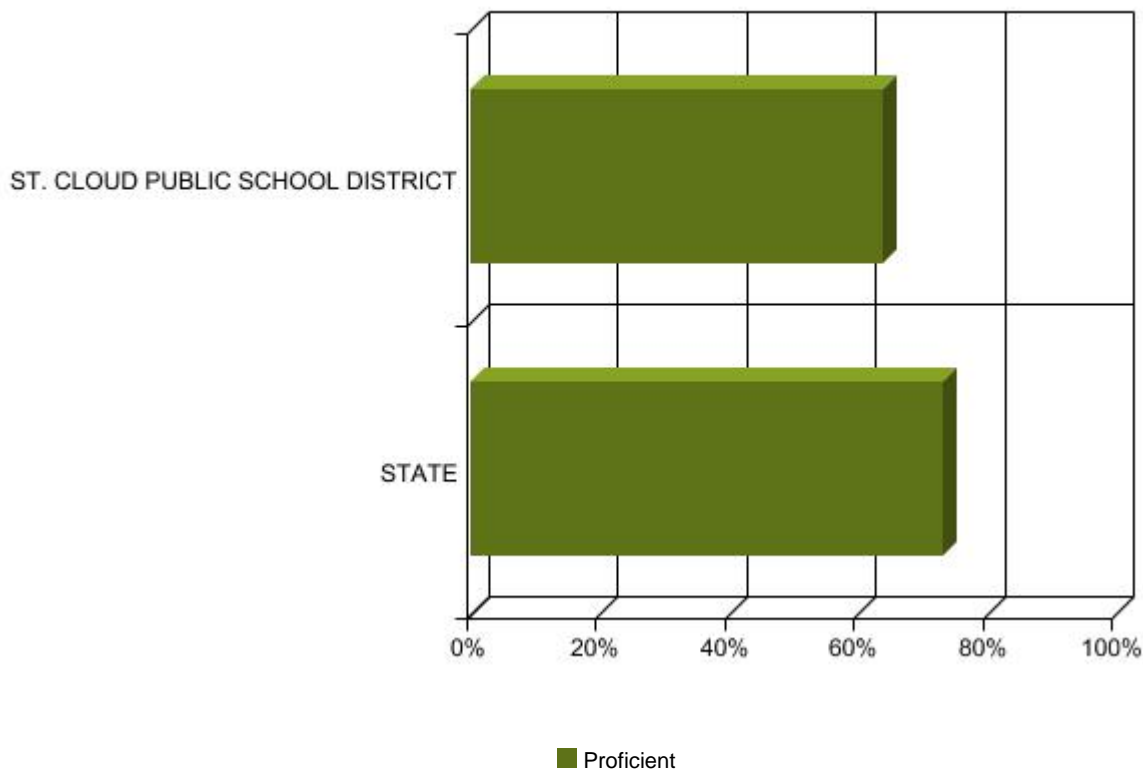

District Name: ST. CLOUD PUBLIC SCHOOL DISTRICT

**Selected Analysis Options**

School Year: 07-08

Test Name: MCA-II

Subject: Reading

Grade: 05

Score Type: Proficiency

**Analysis Results\***