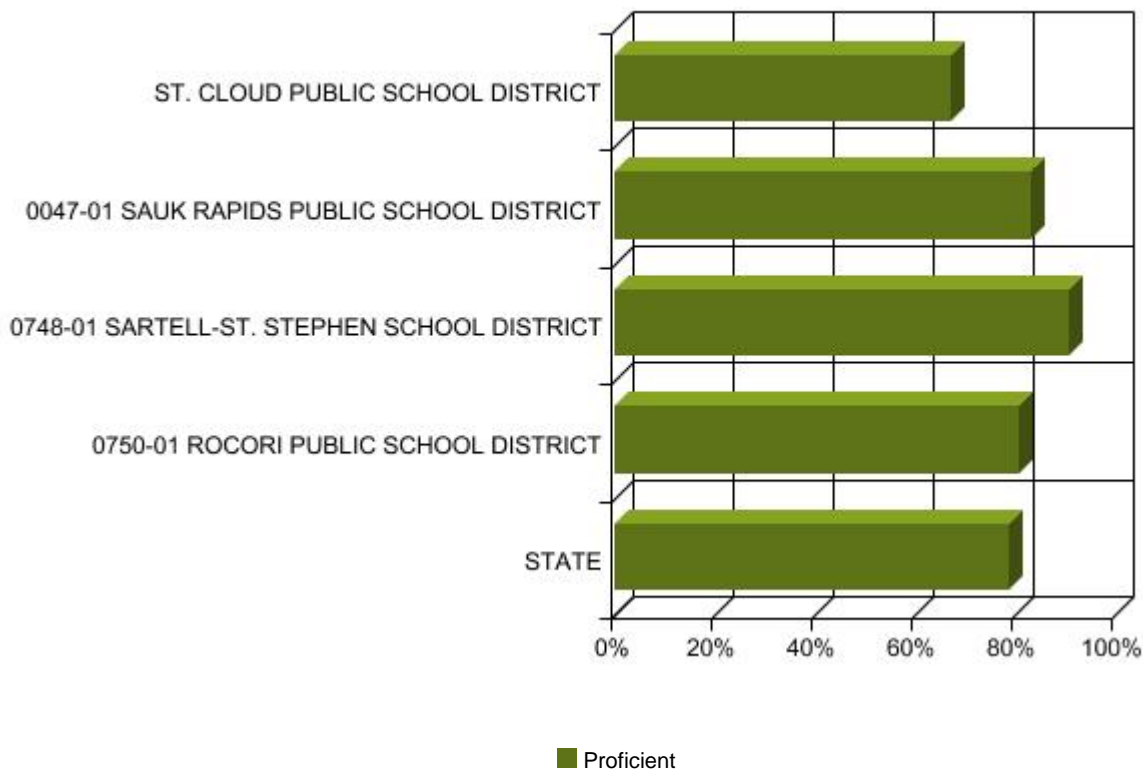

District Name: ST. CLOUD PUBLIC SCHOOL DISTRICT

**Selected Analysis Options**

School Year: 07-08

Test Name: MCA-II

Subject: Reading

Grade: 03

Score Type: Proficiency

**Analysis Results\***