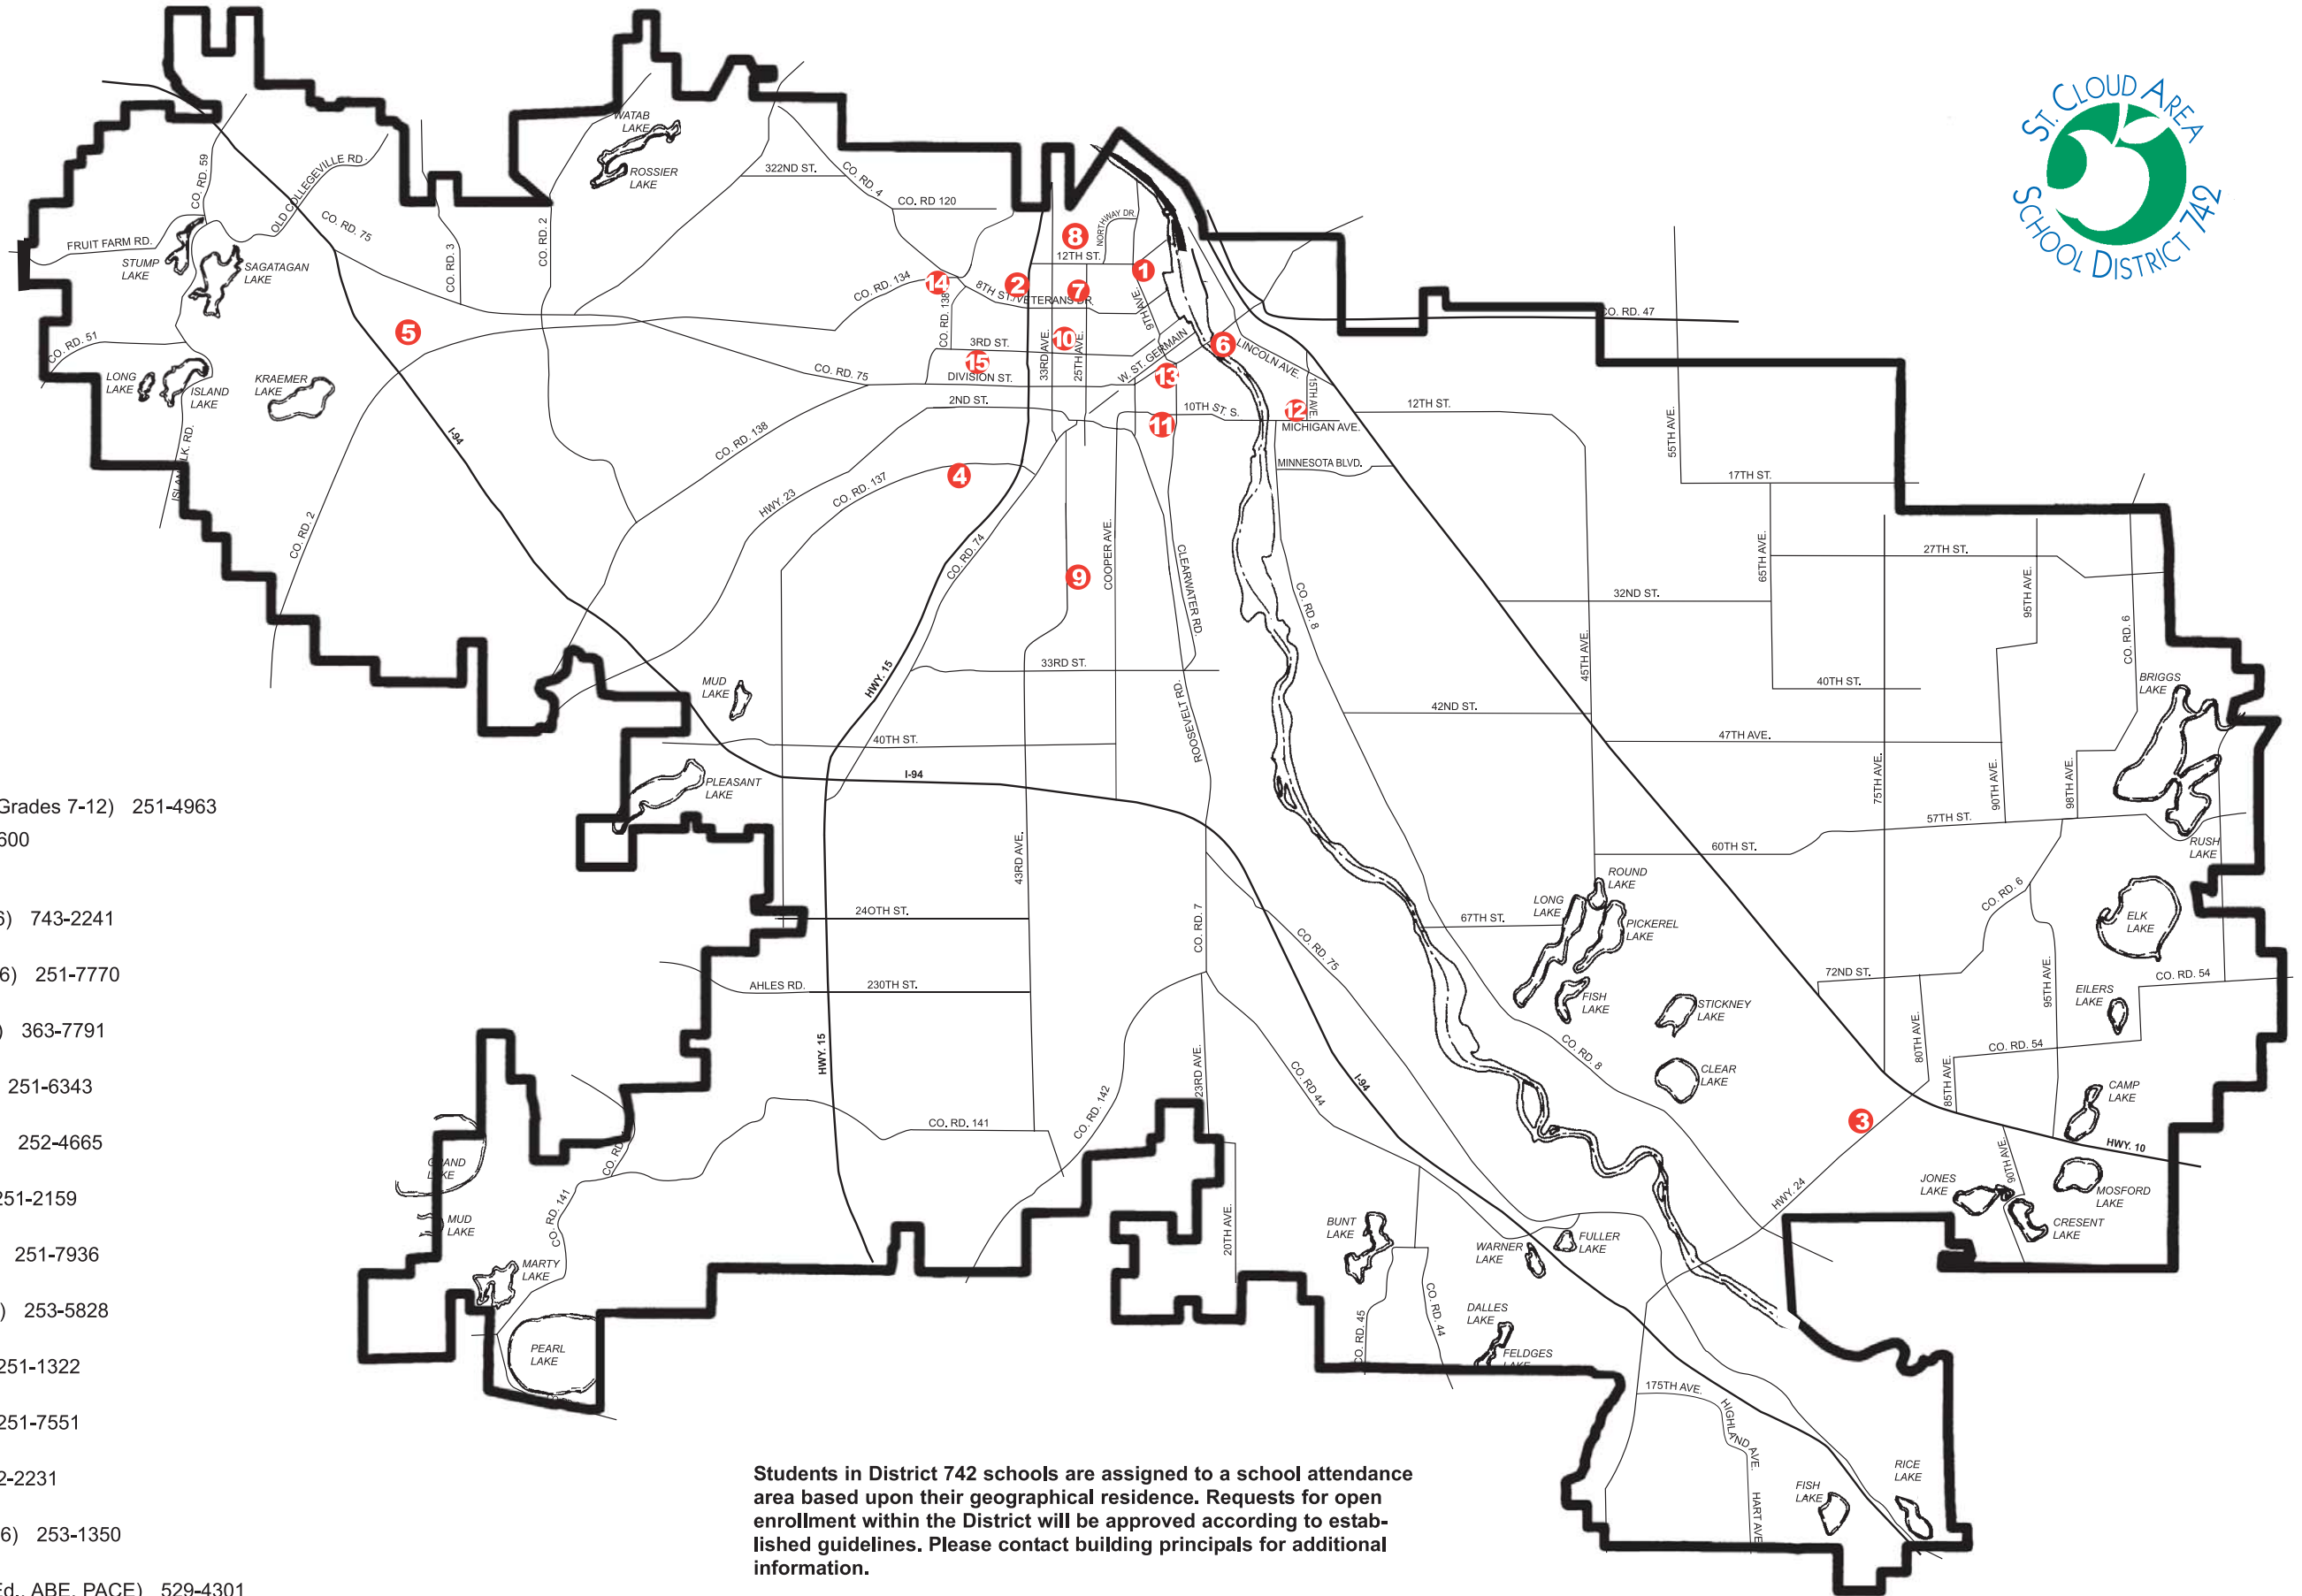

District 742 Building Locations

(Numbers correspond to map location)

1. **Area Learning Center - Alternative School** (Grades 7-12) 251-4963
2. **Apollo High School** - (Grades 9-12) 253-1600
District Administration Office 253-9333
1000 N. 44th Ave., St. Cloud, MN 56303
3. **Clearview Elementary School** - (Grades K-6) 743-2241
7310 Hwy. 24 SE, Clear Lake, MN 56319
4. **Discovery Community School** - (Grades K-6) 251-7770
700 7th St. S., Waite Park, MN 56387
5. **Kennedy Elementary School** - (Grades K-6) 363-7791
1300 Jade Road, St. Joseph, MN 56374
6. **Lincoln Elementary School** - (Grades K-6) 251-6343
336 5th Ave. SE, St. Cloud, MN 56304
7. **Madison Elementary School** - (Grades K-6) 252-4665
2805 9th St. N., St. Cloud, MN 56303
8. **North Junior High School** - (Grades 7-8) 251-2159
1212 N. 29th Ave., St. Cloud, MN 56301
9. **Oak Hill Community School** - (Grades K-6) 251-7936
2600 County Road 136, St. Cloud, MN 56301
10. **Roosevelt Early Childhood Center** - (Pre-K) 253-5828
3015 3rd St., N., St. Cloud, MN 56303
11. **South Junior High School** - (Grades 7-8) 251-1322
1120 S. 15th Ave., St. Cloud, MN 56301
12. **Talahi Community School** - (Grades K-6) 251-7551
1321 Michigan Ave. N., St. Cloud, MN 56304
13. **Technical High School** - (Grades 9-12) 252-2231
233 S. 12th Ave., St. Cloud, MN 56301
14. **Westwood Elementary School** - (Grades K-6) 253-1350
5800 Ridgewood Road, St. Cloud, MN 56303
15. **McKinley Education Center** - (Community Ed., ABE, PACE) 529-4301
216 8th Ave. N., MN 56301

Students in District 742 schools are assigned to a school attendance area based upon their geographical residence. Requests for open enrollment within the District will be approved according to established guidelines. Please contact building principals for additional information.